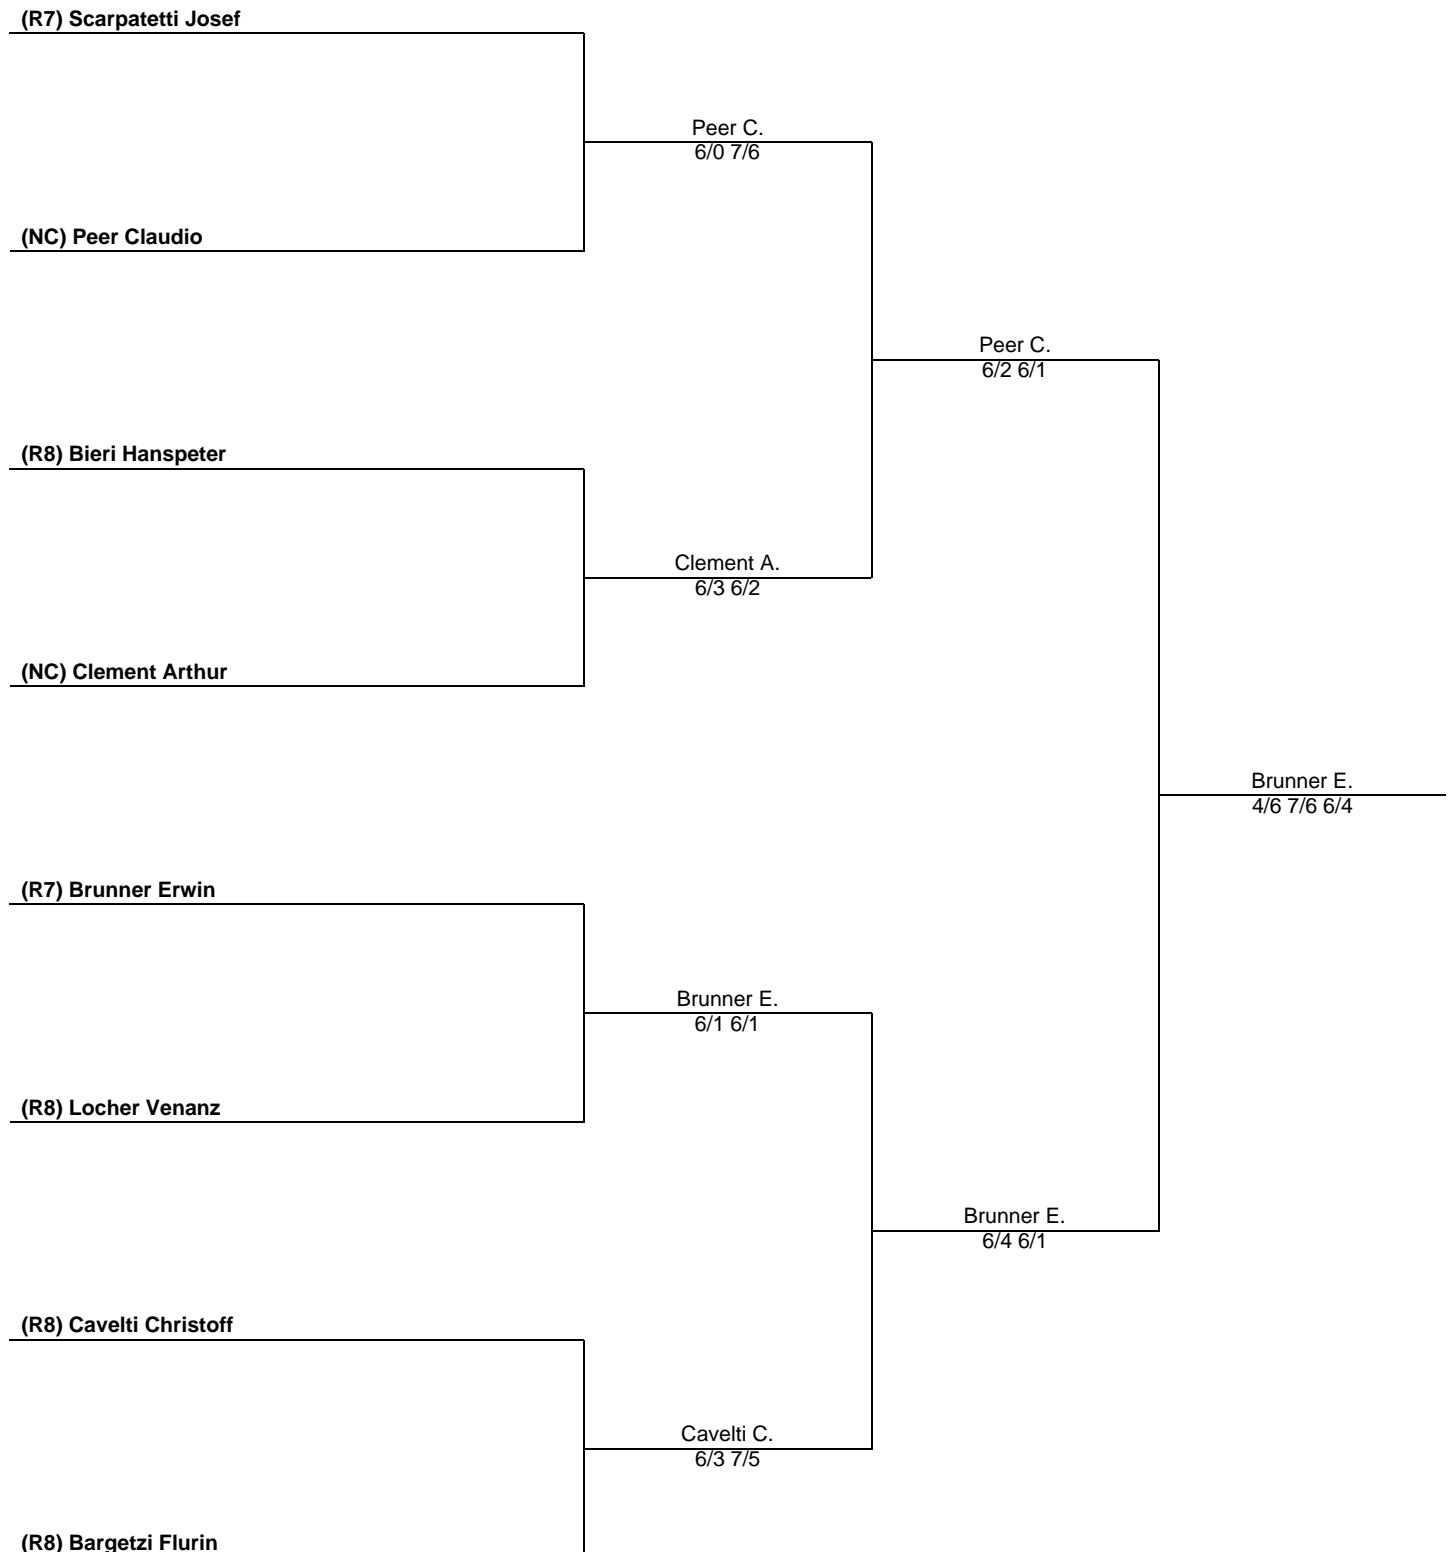

# Candino Champions Trophy TC Domat/Ems (60733), MS R2/R9 (Trostableau)

TC Domat/Ems

3 September 2007

Powered by

**UBIK S.A.**